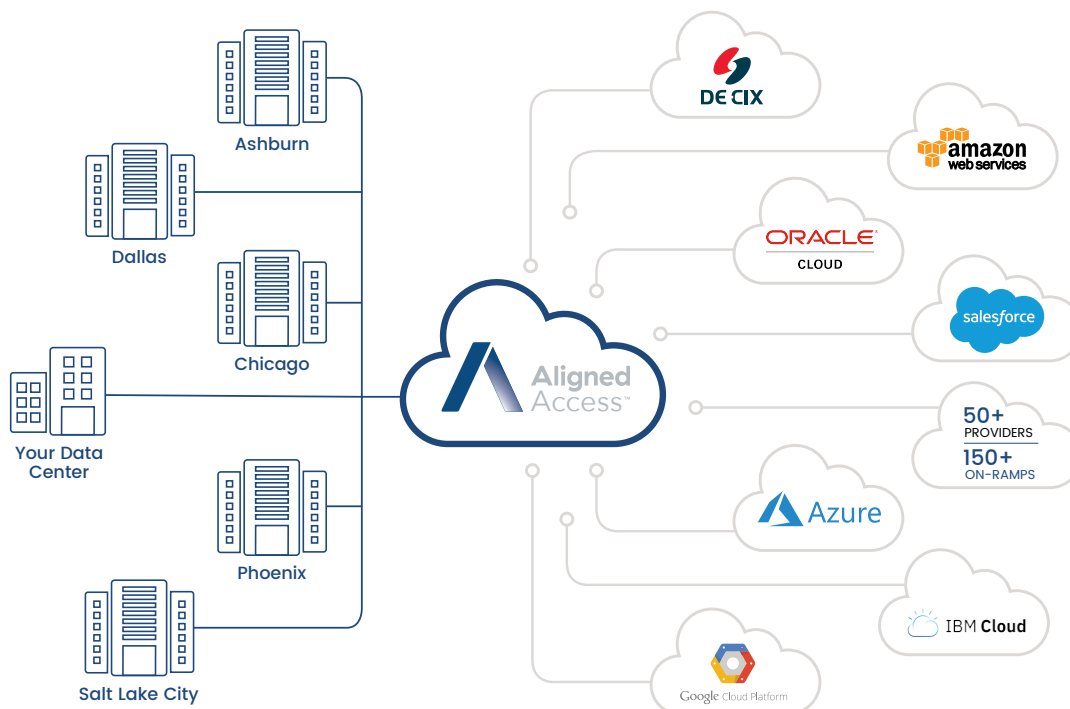

Aligned Access™

High Reliability Connections and Low-Latency Transport, Wherever You Need to Go

Aligned Access™ enables companies to expand their reach and dynamically connect to customers and partners; cloud, IT service and network providers; Internet Exchange (IX) platforms; and Internet Service Providers (ISPs) found within our data centers – and beyond. This allows customers to seamlessly adapt their hybrid IT needs and expand their network service capabilities and footprint with highly reliable connectivity and low-latency transport.

- Strategically located in regions with robust fiber infrastructure and fast internet connectivity speeds
- Aligned facilities offer neutral connectivity to a robust network of top-tier carriers and telecommunications providers by way of multiple diverse Meet-Me Rooms
- Modern network infrastructure and intuitive, Software-defined Network (SDN) seamlessly adapt to your hybrid IT needs

Cloud Router

With Cloud Router, Aligned enables customers to easily connect multiple regions of a single Cloud Service Providers (CSP), connect multiple CSPs in the same region, or connect multiple CSPs in different regions over PacketFabric's Network-as-a-Service platform, allowing customers to completely bypass the public internet.

Aligned IXP Access

Aligned customers in the greater Dallas market can now reach DE-CIX Dallas, the market's largest carrier and data center neutral IX with nearly 100 networks. Though a connection to DE-CIX via Aligned's Dallas data center, companies can fortify their network interconnection, improve network performance and gain access to a diverse and reliable solution..