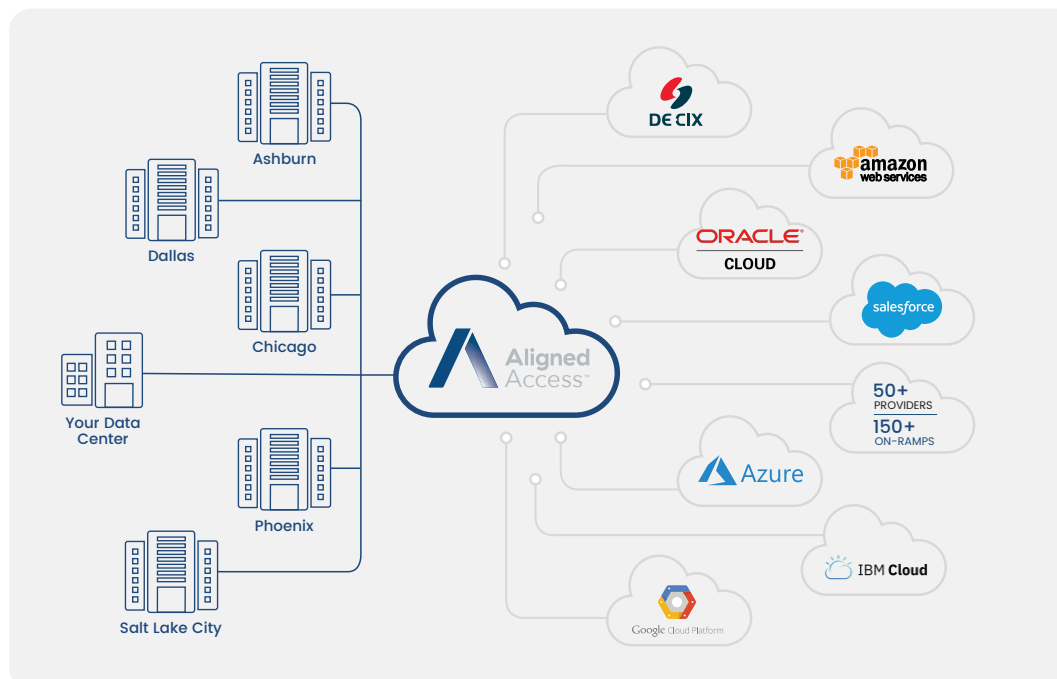

Aligned Access™ also enables customers to seamlessly expand their reach and dynamically connect to customers and partners; IT service and network providers; Internet Exchange (IX) platforms; and Internet Service Providers (ISPs) found within our data centers, as well as beyond them.

Reach

Aligned data centers provide on-ramps to major cloud providers, as well as connections from customer facilities or managed infrastructure, to and between Aligned data center locations

Agility

Flexible connections and scalable bandwidth as your business and workload grows and changes

Simplified Management

Eliminate complex configuration and lengthy provisioning as well as multiple contracts and SLAs

Aligned Access™ Solutions

Intelligent infrastructure, combined with incrementally scalable technology, allows us to more dynamically meet customer needs. Aligned Access™ solutions combine cloud, connectivity and colocation to suit the needs of your company. Our adaptable infrastructure and intuitive, Software-defined Network (SDN) seamlessly adapt to your hybrid IT needs.

Aligned Cloud Access

Secure, private and cost-effective hosted or dedicated direct connectivity to leading CSPs. Services can be provisioned from 1Gbps to 100 Gbps instantly from Aligned's data centers in Ashburn, Dallas, Phoenix and Salt Lake City.